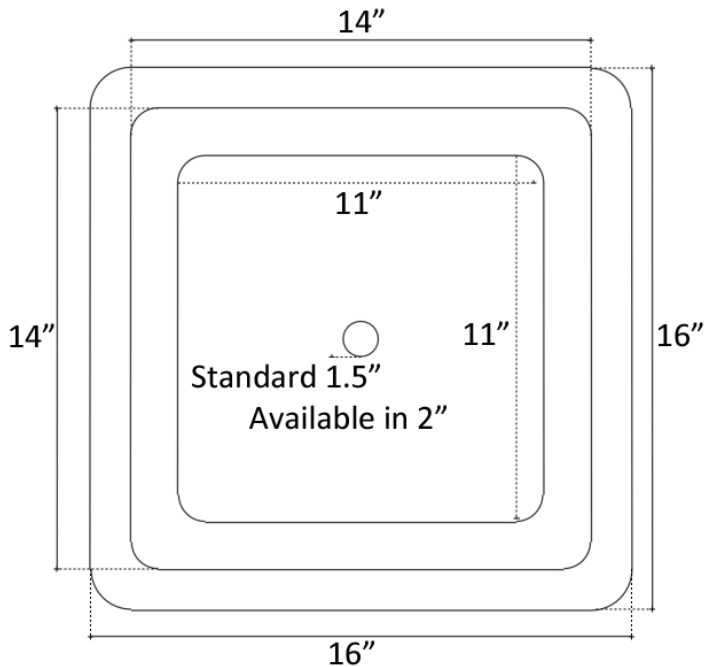

Description:

- Copper
- Drop-In or Undermount
- Use standard 1.5" drain
- Also available with 2" Drain
- Clean with mild soap
No abrasive chemicals

Available Finishes:

- DB** Dark Bronze
- WC** Weathered Copper
- PN** Polished Nickel
- SN** Satin Nickel
- PW** Pewter

Available Drains:

- D004** Grid Strainer
- D005** Lift and Turn
- D006** Pop-up w/ lift rod
- D101-
D604** Decorative Drains
- D001** 2" Bar Drain
(Must specify in sink description)

DIMENSIONS WILL VARY. DO NOT use this sheet as a guide for countertop cuts.